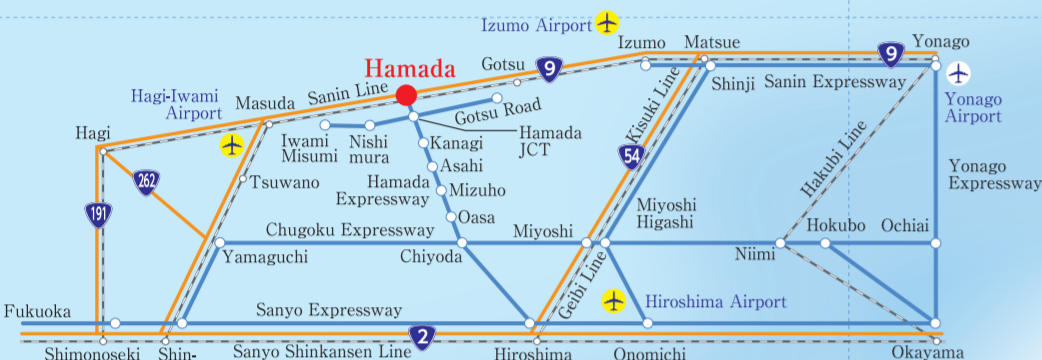

Hamada Travel Guide MAP

ACCESS

1. **Hamada City**
2. ~50min. Hagiiwami Airport
   - ~2hrs. Izumo Airport
   - ~1hr 45min. Hiroshima Airport
   - ~2hrs. Hiroshima Station
   - ~1hr 10min. Sanyo Expressway Hiroshima I.C.